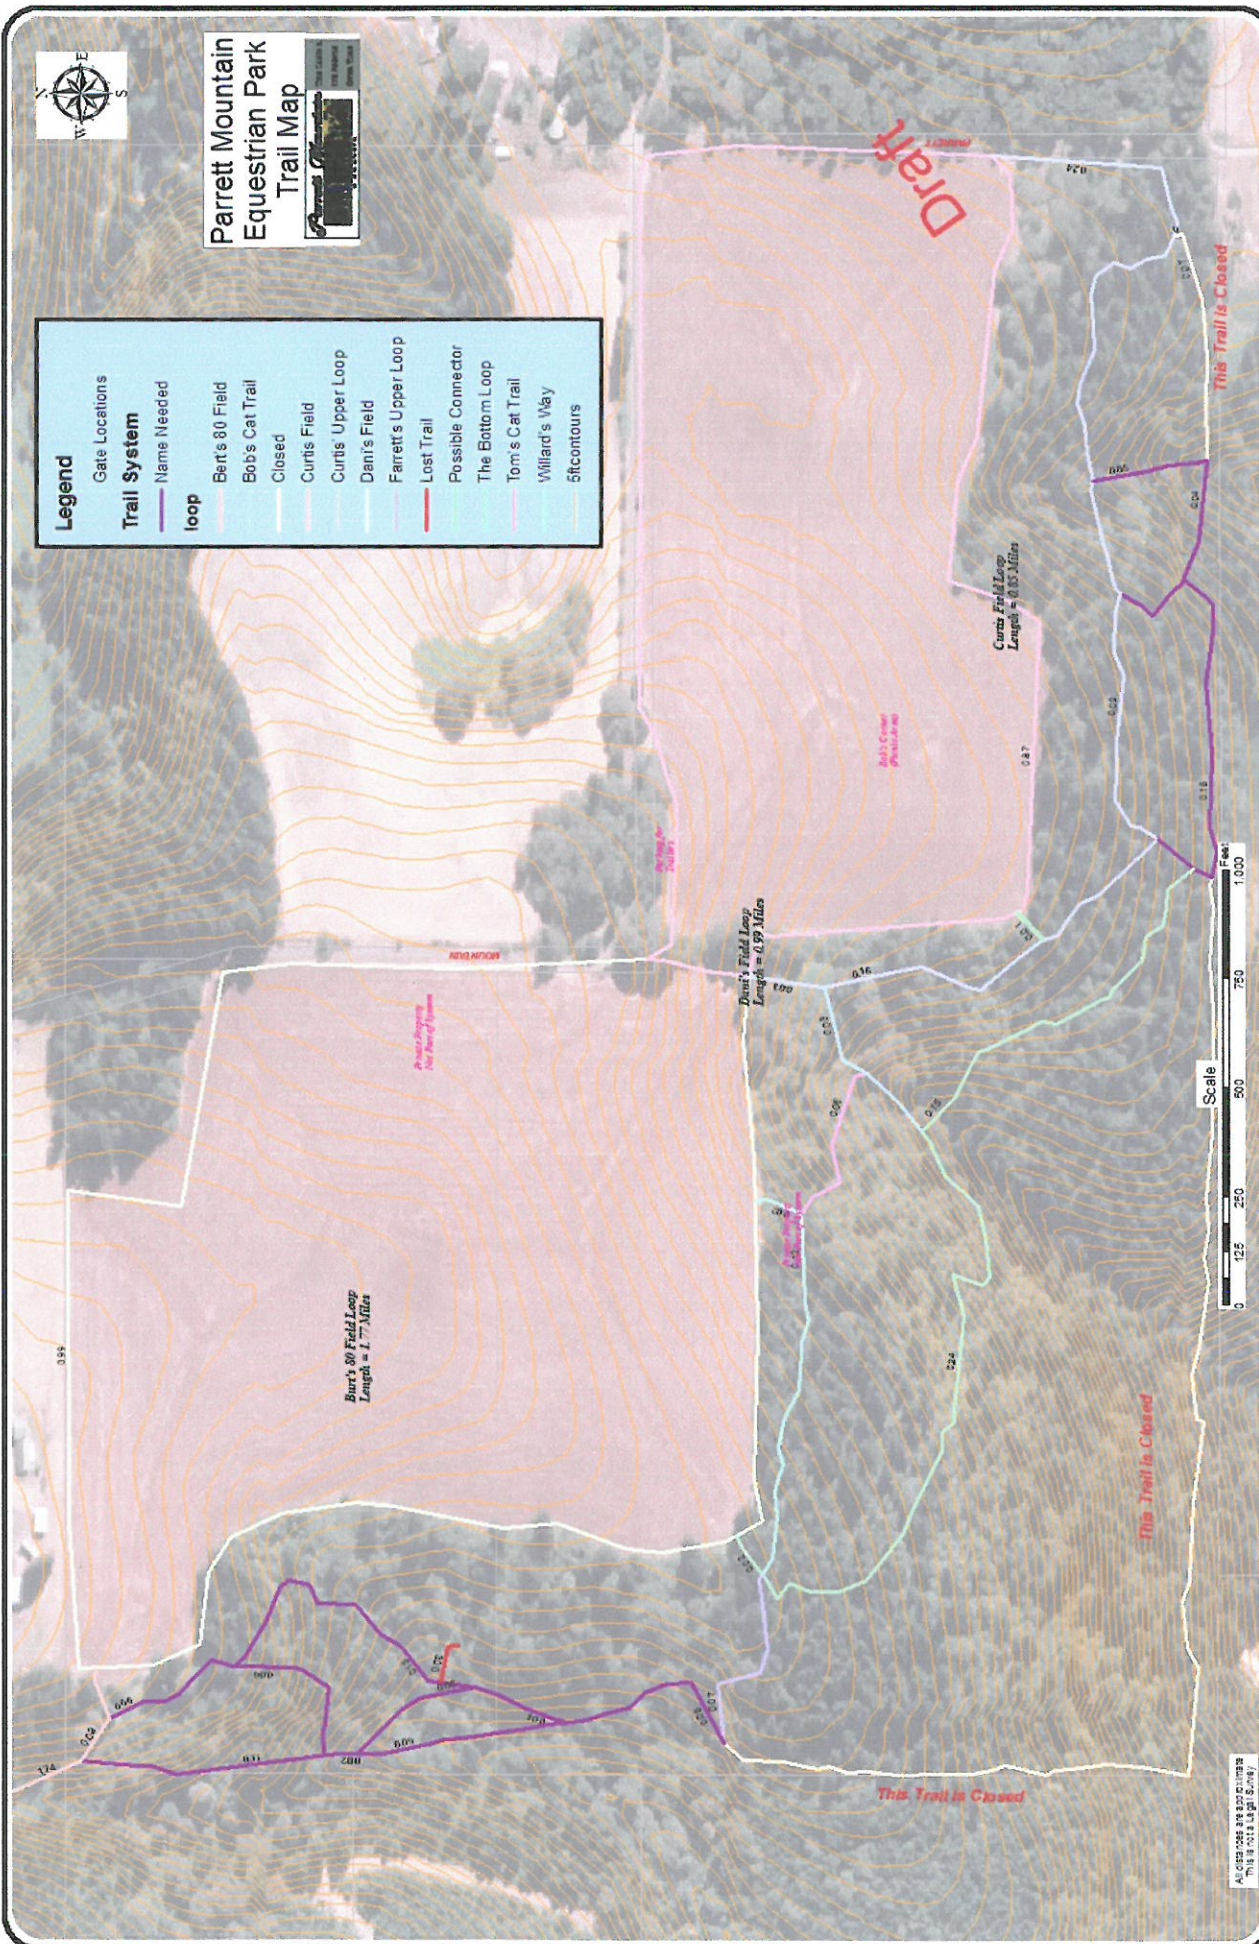

Parrett Mountain Equestrian Park Trail Map

Legend

- Gate Locations
- **Trail System**
- loop
- Name Needed
- Bert's 80 Field
- Bob's Cat Trail
- Closed
- Curtis Field
- Curtis' Upper Loop
- Dani's Field
- Fairrett's Upper Loop
- Lost Trail
- Possible Connector
- The Bottom L loop
- Tom's Cat Trail
- Willard's Way
- 5ft contours