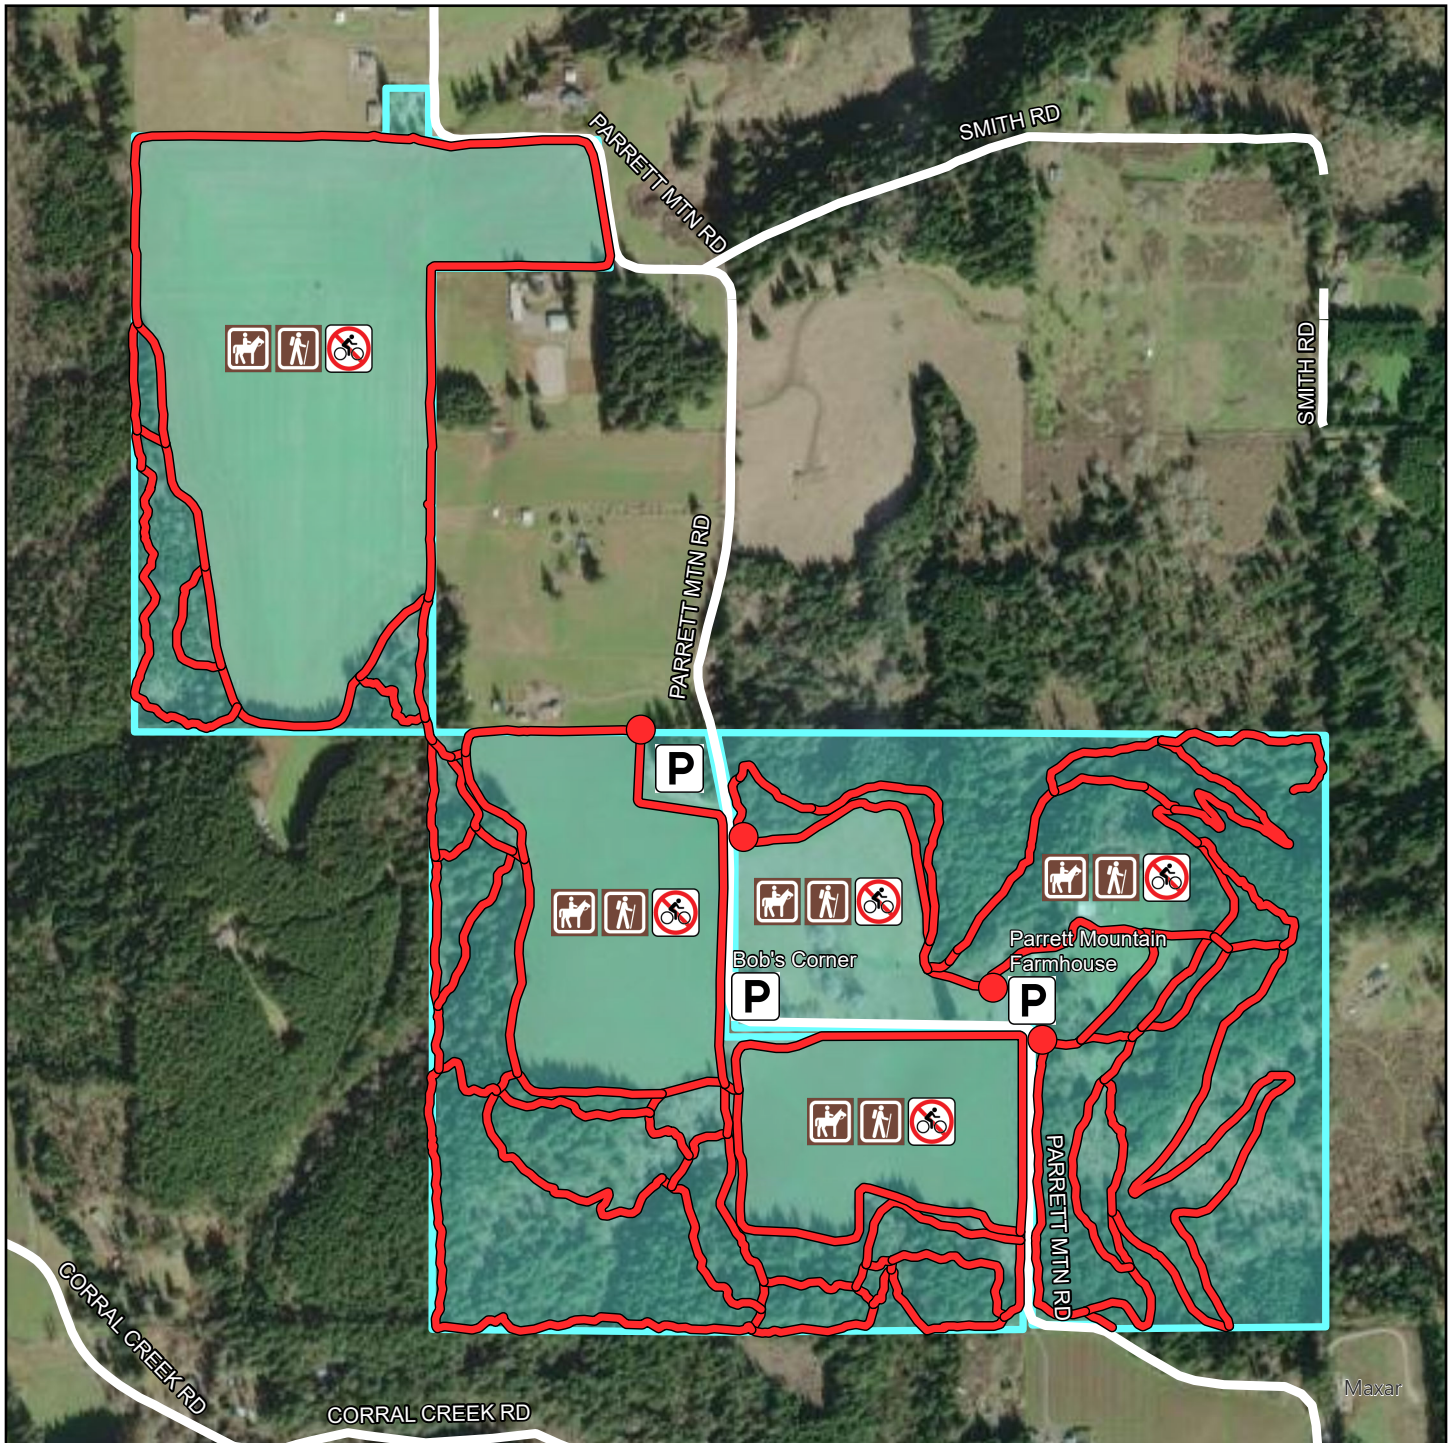

Bob and Crystal Rilee Park Trails

10500 NE Parrett Mountain Rd. • Newberg

- Parking Lot
- Trailhead (Hikers and Equestrians only)
- Hiker & Equestrian Trail
- Park Boundaries

0 500 1,000 2,000
Feet