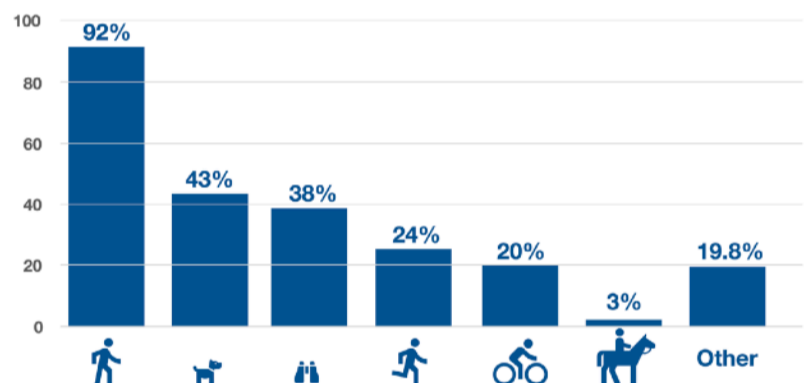

68%

\$25

51%

\$50

29%

\$100

Activities

79% use CPRD trails. Here's how they use them:

Current State: Trail Maintenance

How would you rate the current state of trail maintenance?

Benefits of Trails Outweigh Concerns

80.2%

Benefits

Concerns