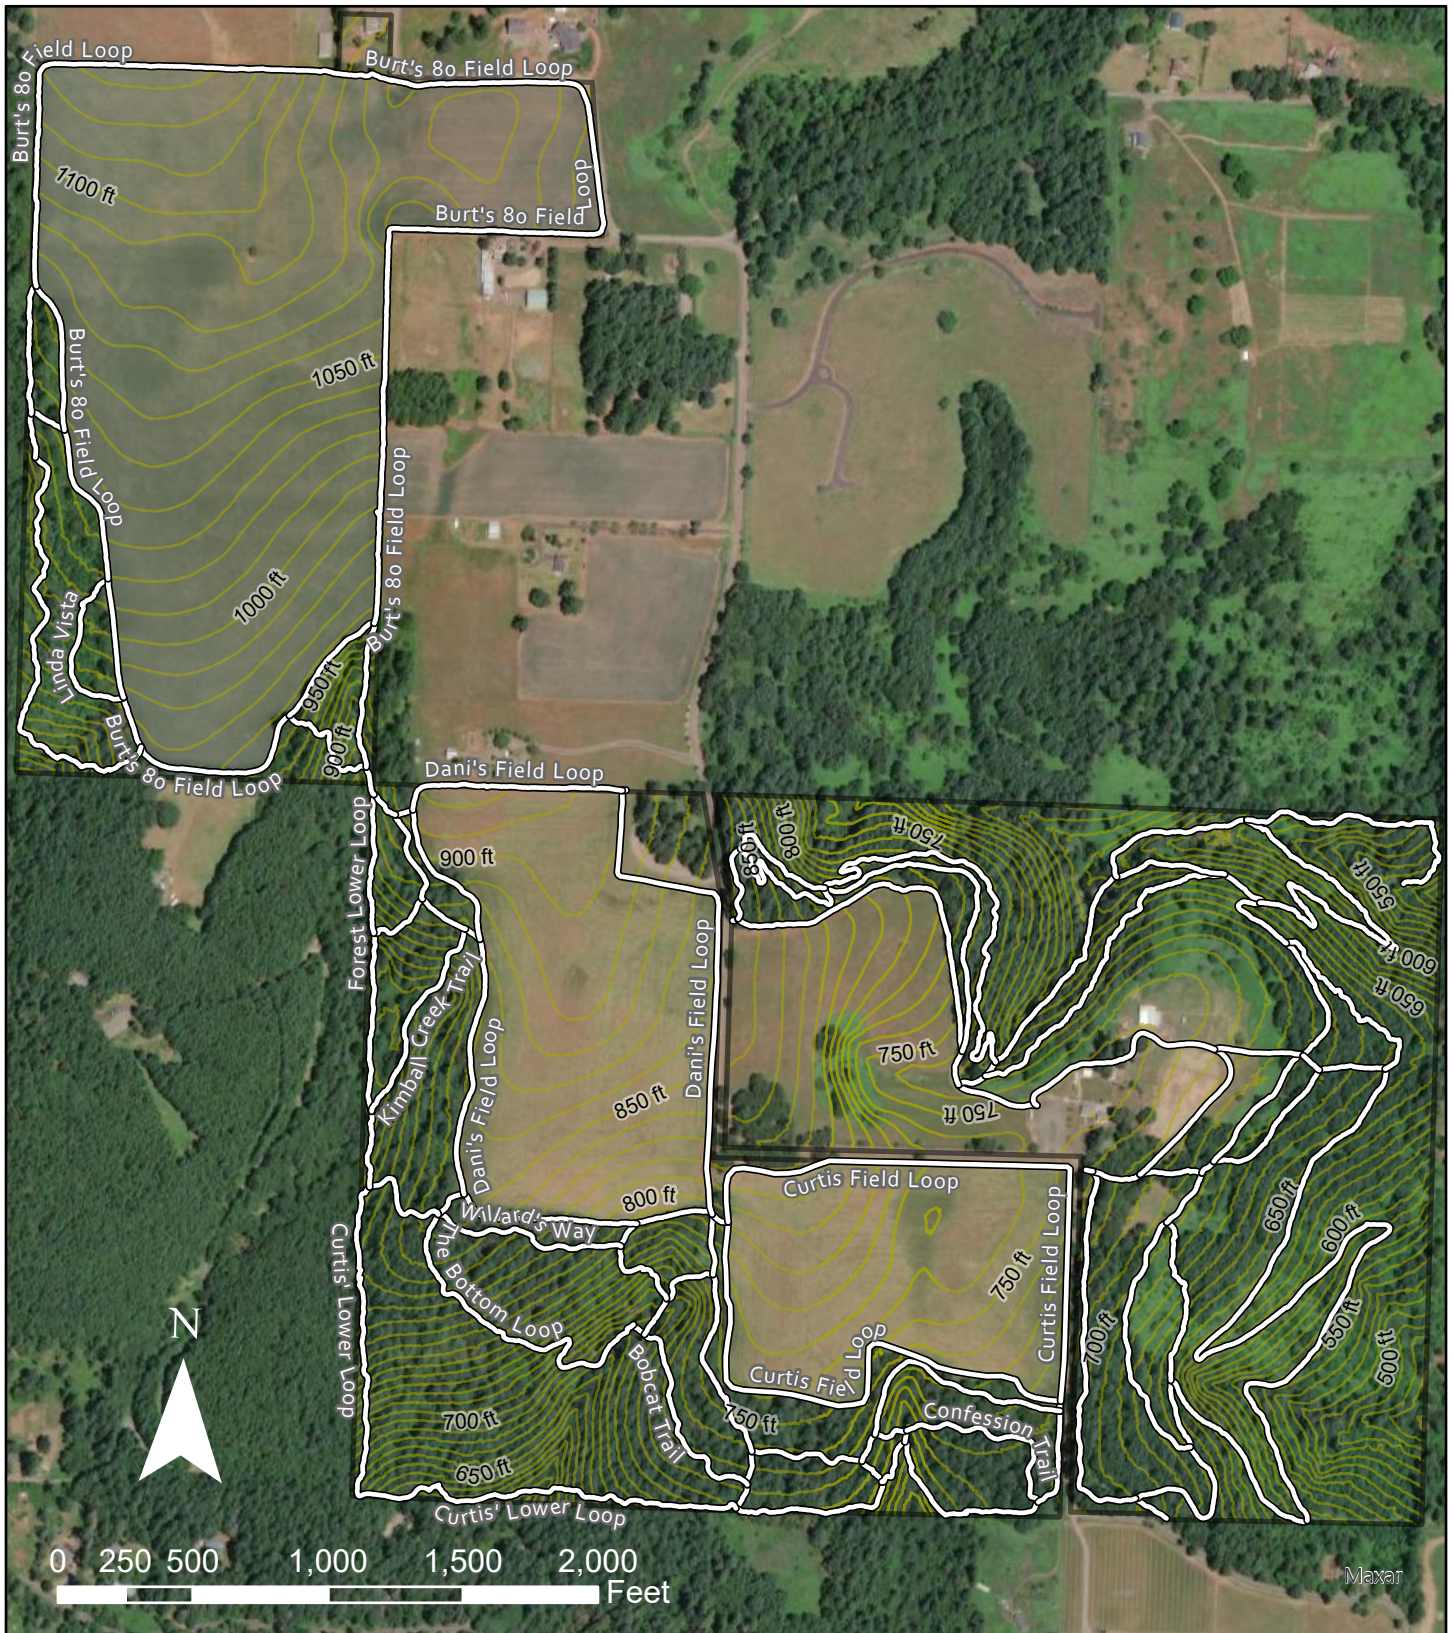

Bob and Crystal Rilee Park Trails

Trail Names