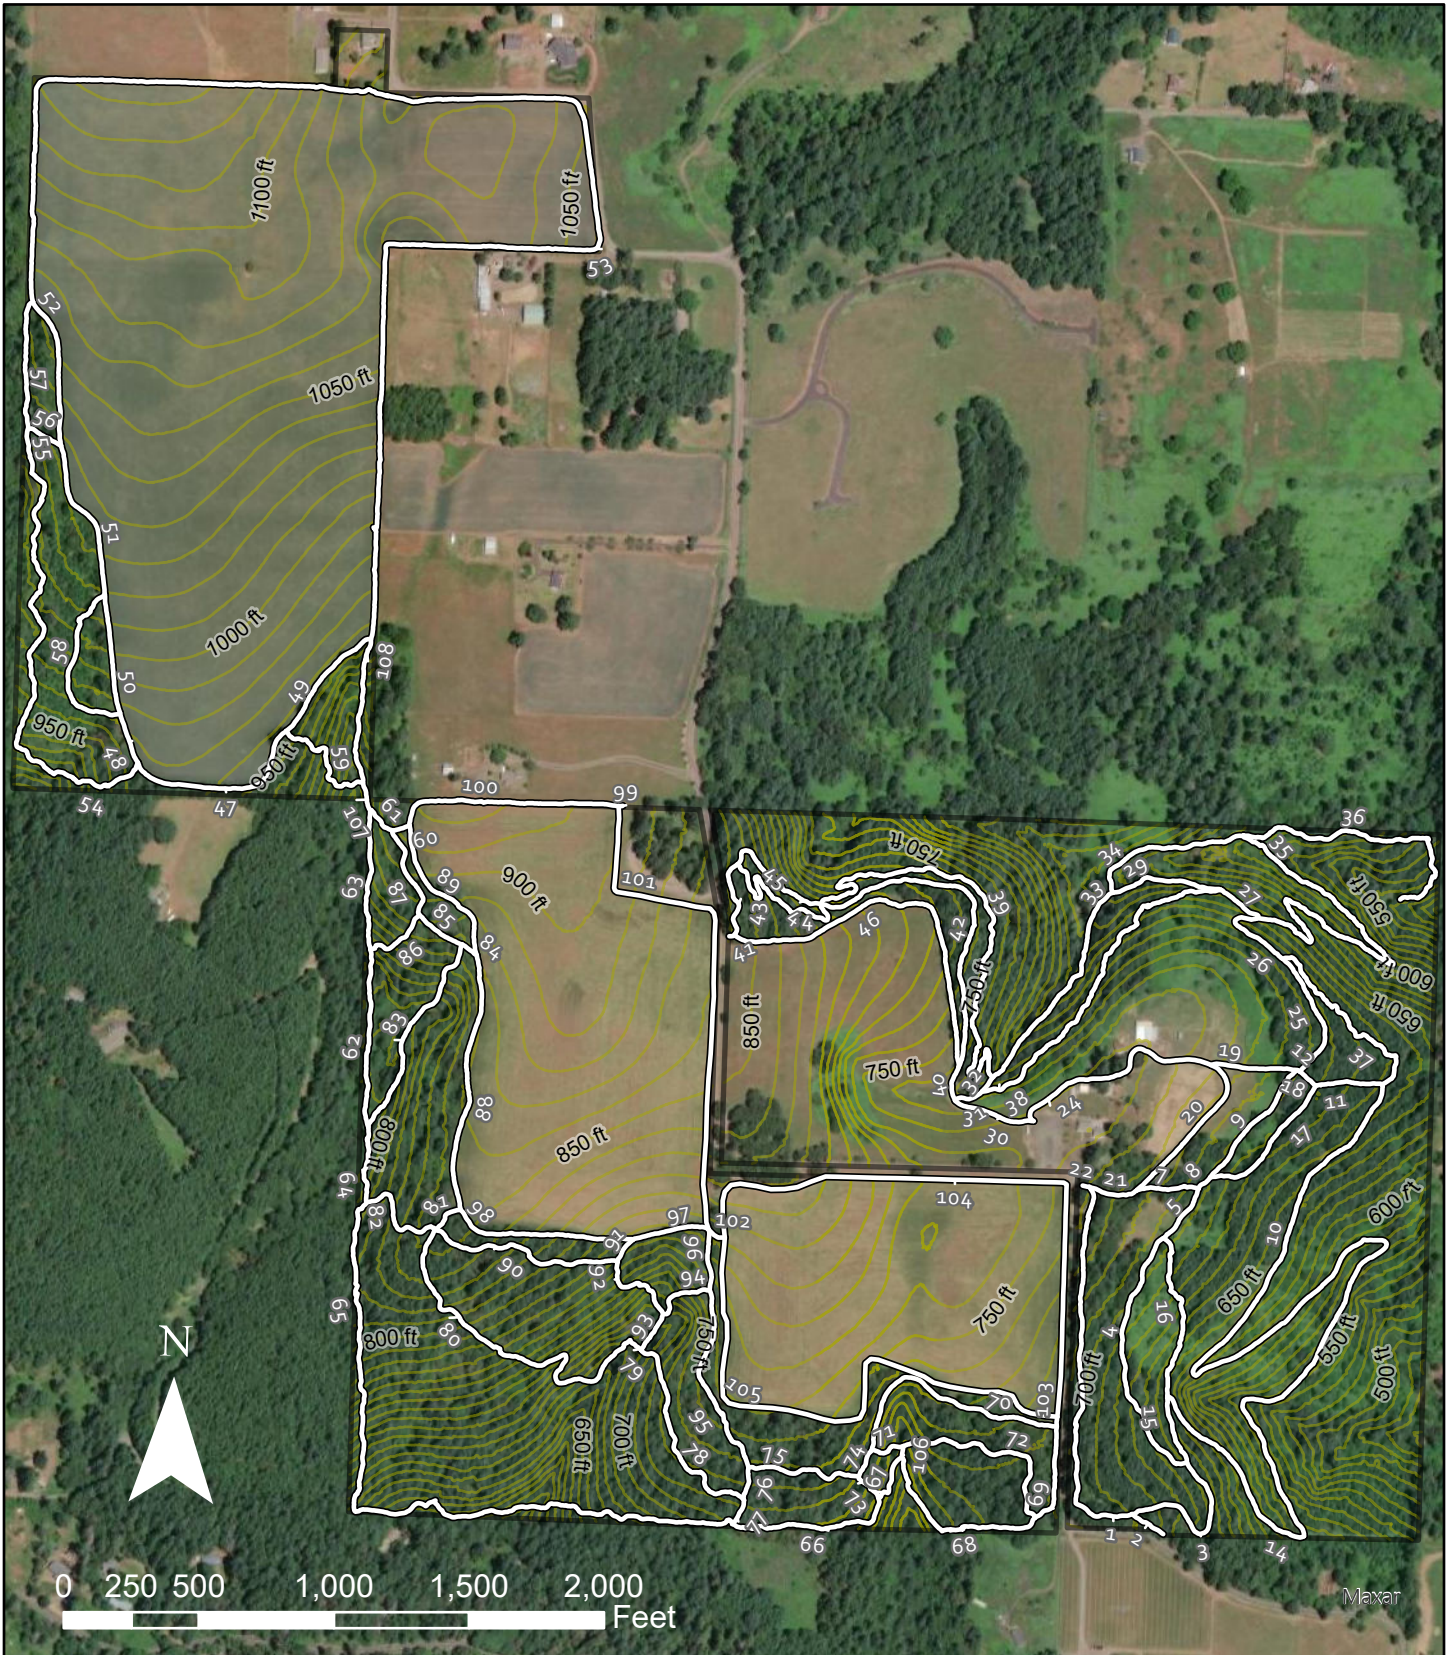

Bob and Crystal Rilee Park Trails

Trail Numbers