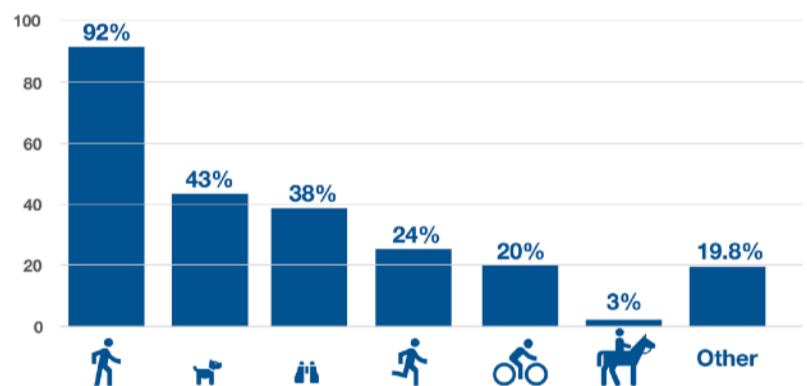

68%

\$25

51%

\$50

29%

\$100

Activities

79% use CPRD trails. Here's how they use them:

Current State: Trail Maintenance

How would you rate the current state of trail maintenance?

Benefits of Trails Outweigh Concerns

80.2%

Benefits

Concerns