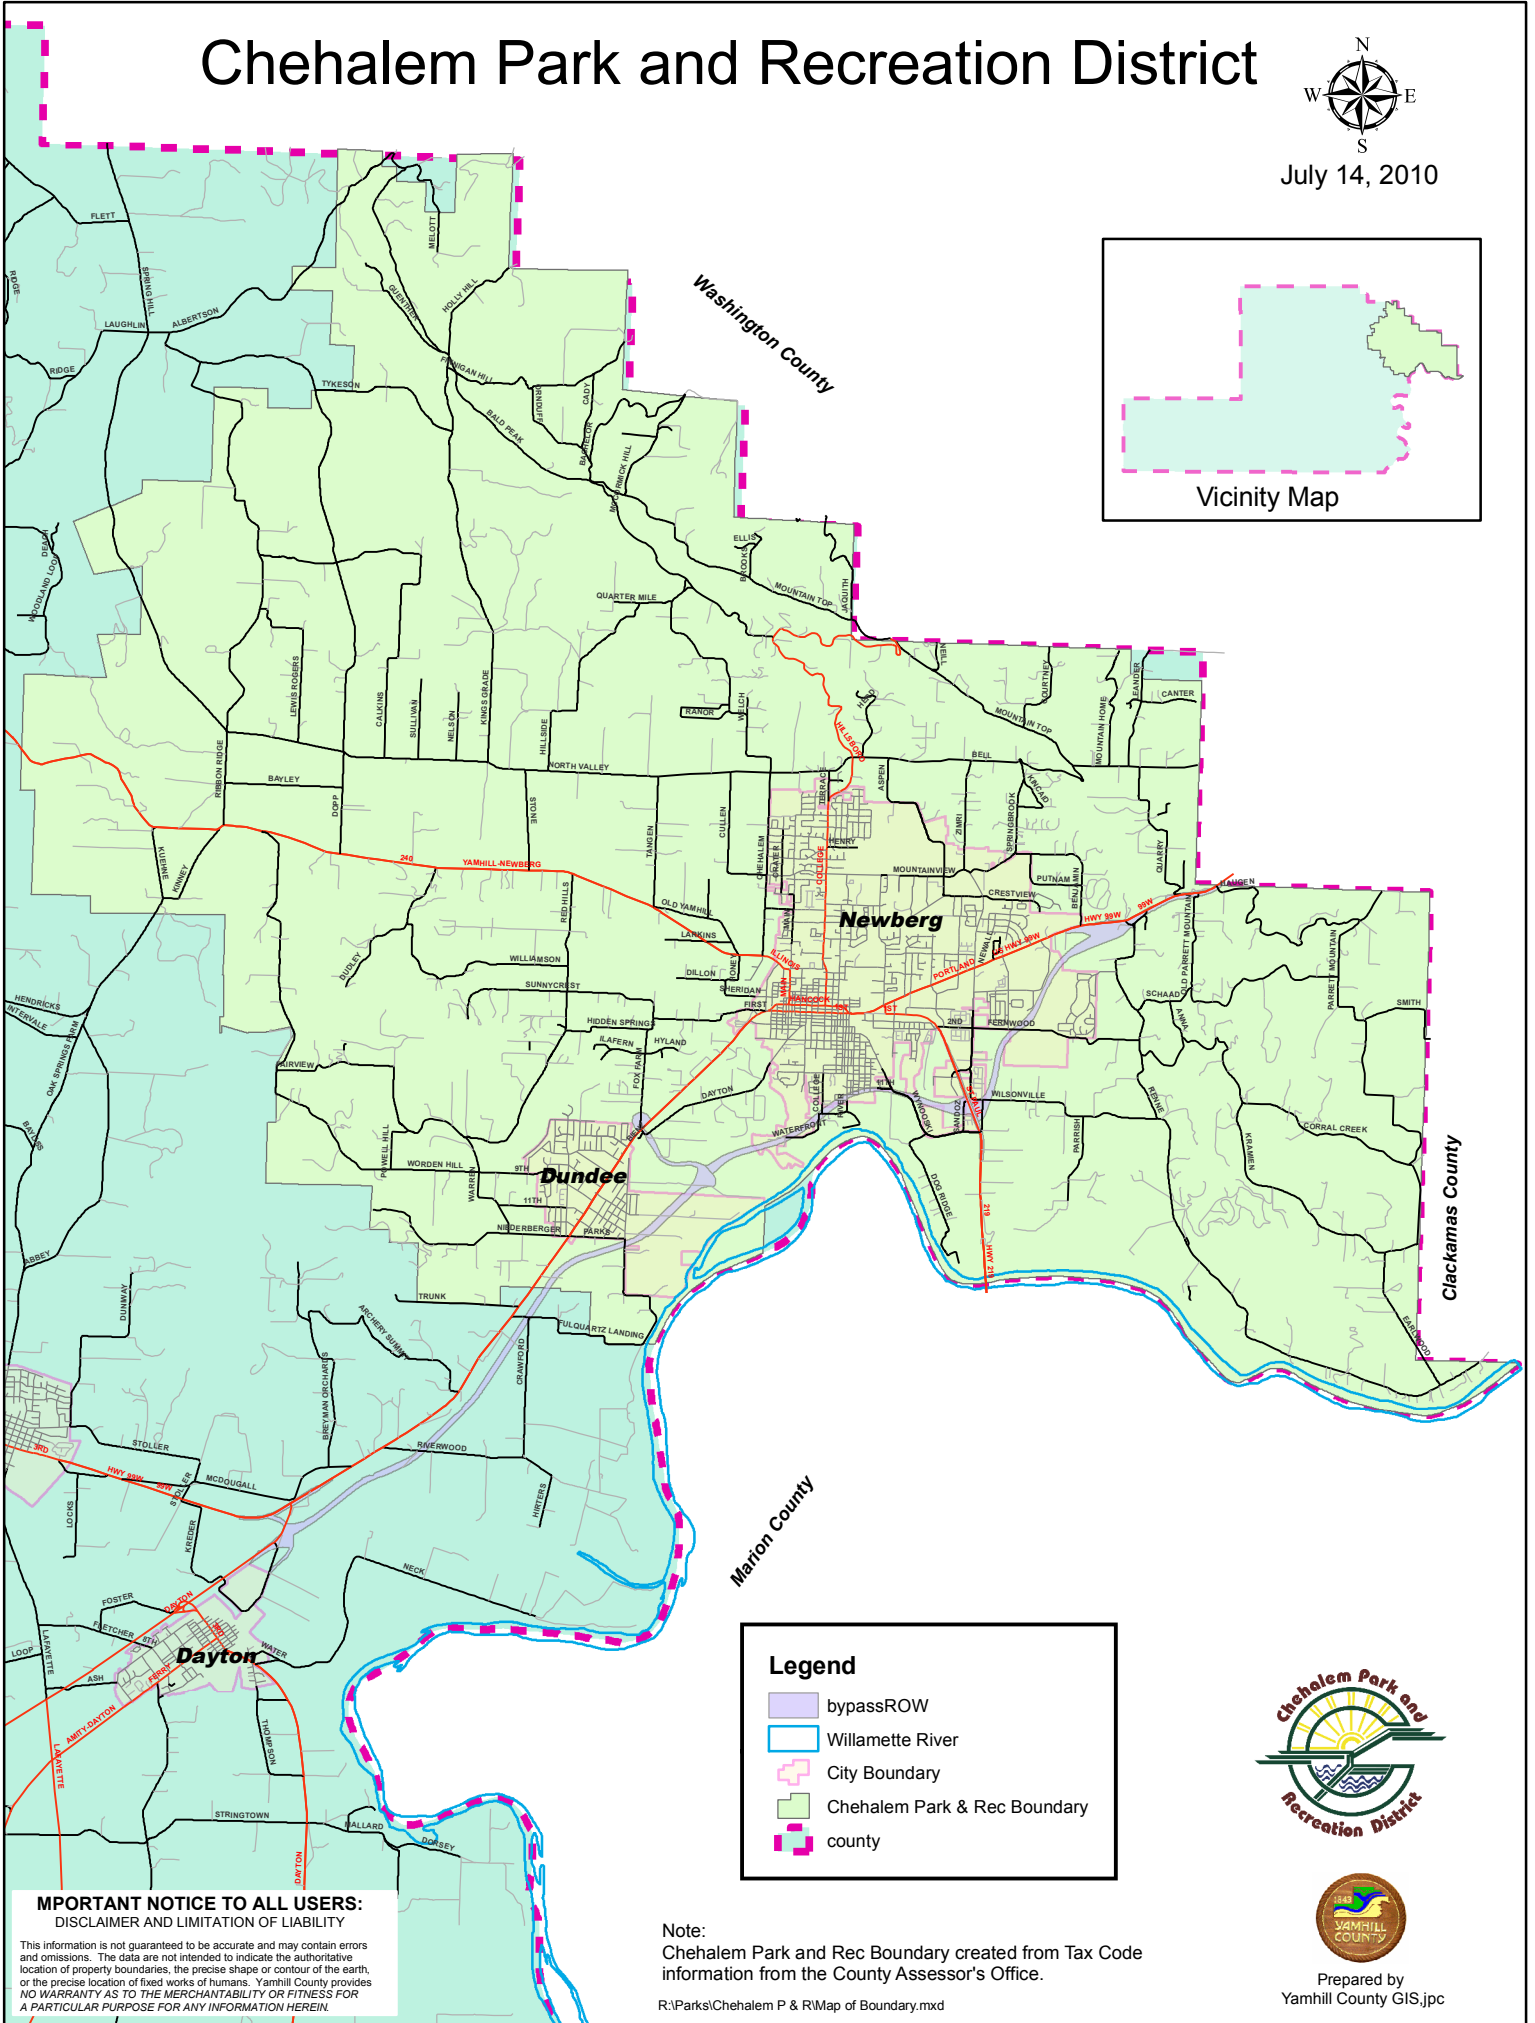

Chehalem Park and Recreation District

July 14, 2010

Legend

- bypassROW
- Willamette River
- City Boundary
- Chehalem Park & Rec Boundary
- county

Prepared by
Yamhill County GIS,jpc

**IMPORTANT NOTICE TO ALL USERS:
DISCLAIMER AND LIMITATION OF LIABILITY**

Note:
Chehalem Park and Rec Boundary created from Tax Code information from the County Assessor's Office.

R:\Parks\Chehalem P & R\Map of Boundary.mxd